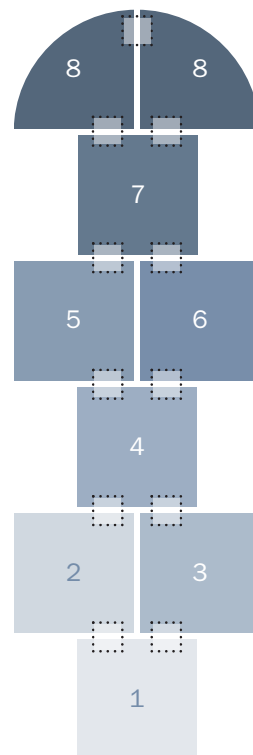

Hop ScotchTM Rug

 Recommended "FLORDotTM" Locations

Rug Layout #1

Large Area Rug

- 1** | One Toy Poodle | Kiki Cream
- 2** | One Toy Poodle | Cece Chalk
- 3** | One Toy Poodle | Bijou Pale Blue
- 4** | One Toy Poodle | Zozo Yellow
- 5** | One Toy Poodle | Fifi Orange
- 6** | One Toy Poodle | Booboo Citron
- 7** | One Toy Poodle | Lush Lilac
- 8** | Two Toy Poodle | Toto Teal

*FLOR rug measurements are approximations of common rug sizes.

**All rugs come with appropriate FLORDots.